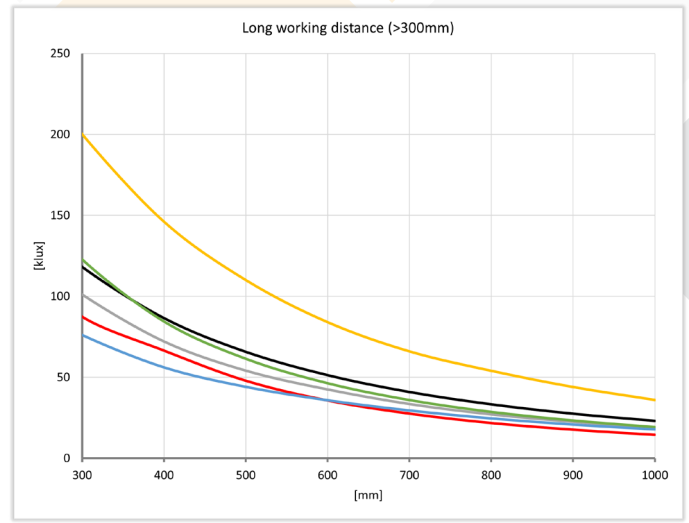

FRONTLIGHT

The illuminance in kLux is compared between the different linescan products at different working distances. All the measurements have been made with 600mm white lights.

FRONTLIGHT- PASSIVE COOLING

— EFFI-LINE3
— EFFI-LINE3-FOC
— EFFI-LINE-P1
— EFFI-LINE-P2
— EFFI-FLEX-TR-P3-LS
— EFFI-FLEX-TR-P1-LS-CYL