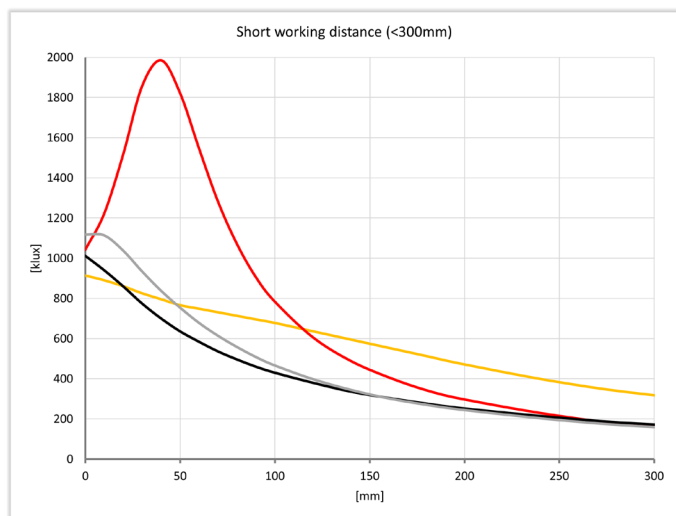

BACKLIGHT- ACTIVE COOLING

— EFFI-LINE3-PWR-BL — EFFI-LINE3-PWR-BL-FOC — EFFI-LINE-PWR-P1 — EFFI-LINE-PWR-P2

WATER WATER AIR AIR

CONTACT INFORMATION

Please refer to the specific documentation (datasheet, user manual and drawing) for complementary information. Contents of this document are based on information available as of February-2024 and may be changed without prior notice.

EFFILUX
1, Rue de Terre Neuve
Mini Parc du Verger - Bâtiment E
91940 Les Ulis - FRANCE

Tel: +33 9 72 38 17 80
Fax: +33 9 72 11 21 69
Mail: sales@effilux.fr

Copyright 2024 Effilux - All rights Reserved