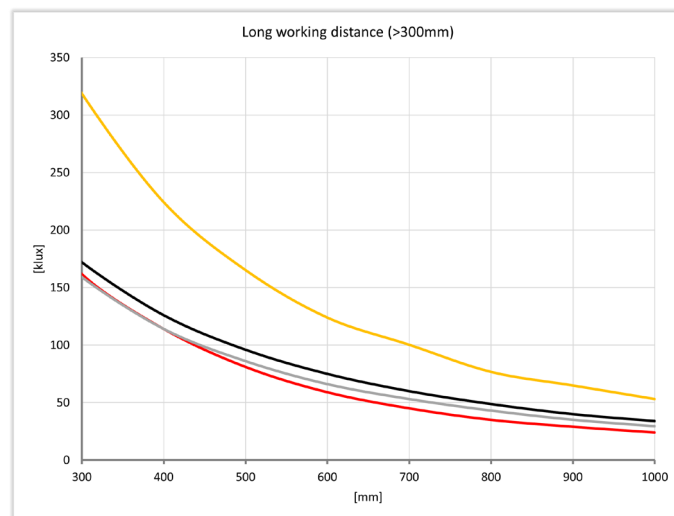

BACKLIGHT- ACTIVE COOLING

— EFFI-LINE3-PWR-BL — EFFI-LINE3-PWR-BL-FOC — EFFI-LINE-PWR-P1 — EFFI-LINE-PWR-P2

WATER WATER AIR AIR

CONTACT INFORMATION

Please refer to the specific documentation (datasheet, user manual and drawing) for complementary information. Contents of this document are based on information available as of February-2024 and may be changed without prior notice.

EFFILUX
1, Rue de Terre Neuve
Mini Parc du Verger - Bâtiment E
91940 Les Ulis - FRANCE

Tel: +33 9 72 38 17 80
Fax: +33 9 72 11 21 69
Mail: sales@effilux.fr

Copyright 2024 Effilux - All rights Reserved