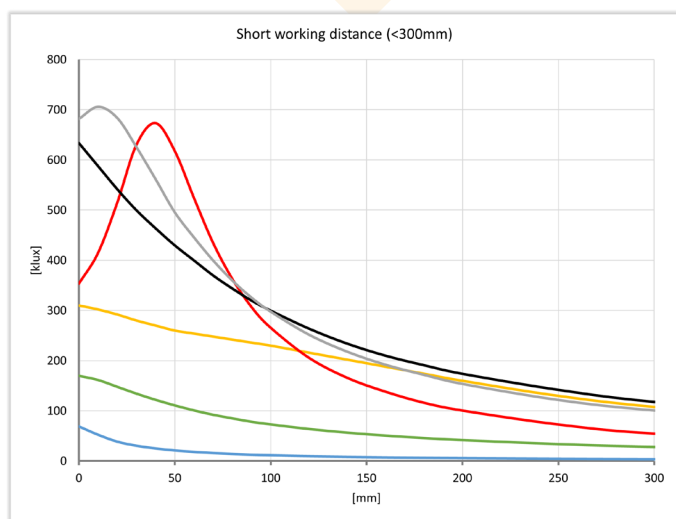

BACKLIGHT

The illuminance in kLux is compared between the different linescan products at different working distances. All the measurements have been made with 600mm white lights.

BACKLIGHT- PASSIVE COOLING

— EFFI-LINE3-BL — EFFI-LINE3-BL-FOC — EFFI-LINE-P1 — EFFI-LINE-P2 — EFFI-FLEX-BL — EFFI-FLEX-BL-TR-LS-CYL