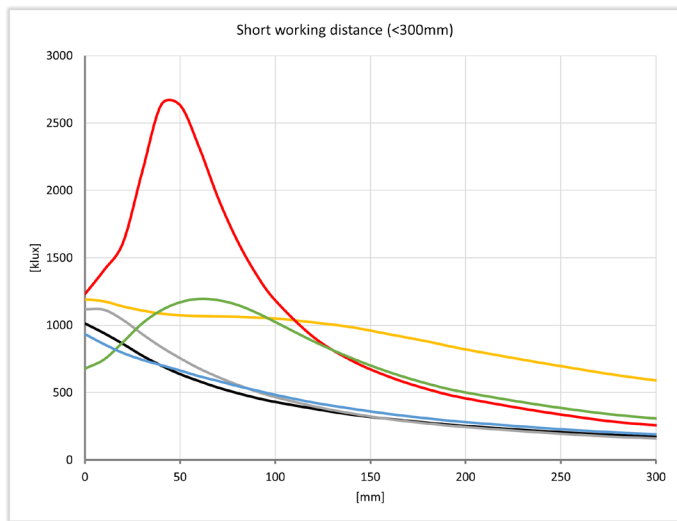

FRONTLIGHT- ACTIVE COOLING

— EFFI-LINE3-PWR
— EFFI-LINE3-PWR-FOC
— EFFI-LINE-PWR-P1
— EFFI-LINE-PWR-P2

— EFFI-FLEX-TR-P3-LS-ELS-1000
— EFFI-FLEX-TR-P1-LS-CYL-ELS-1000