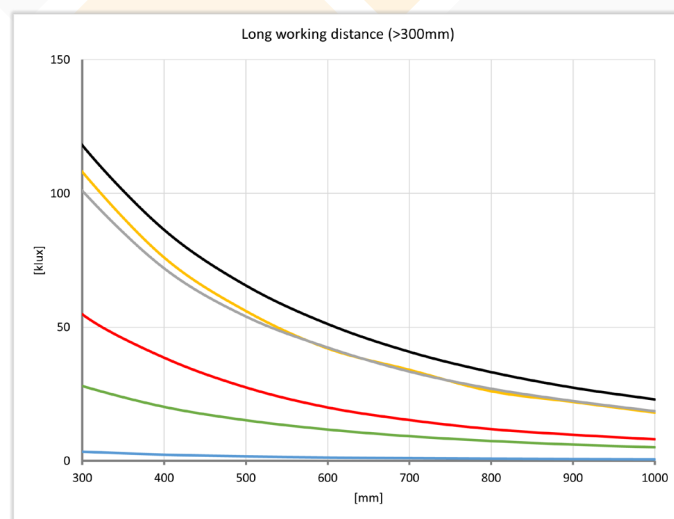

BACKLIGHT

The illuminance in kLux is compared between the different linescan products at different working distances. All the measurements have been made with 600mm white lights.

BACKLIGHT- PASSIVE COOLING

— EFFI-LINE3-BL — EFFI-LINE3-BL-FOC — EFFI-LINE-P1 — EFFI-LINE-P2 — EFFI-FLEX-BL — EFFI-FLEX-BL-TR-LS-CYL