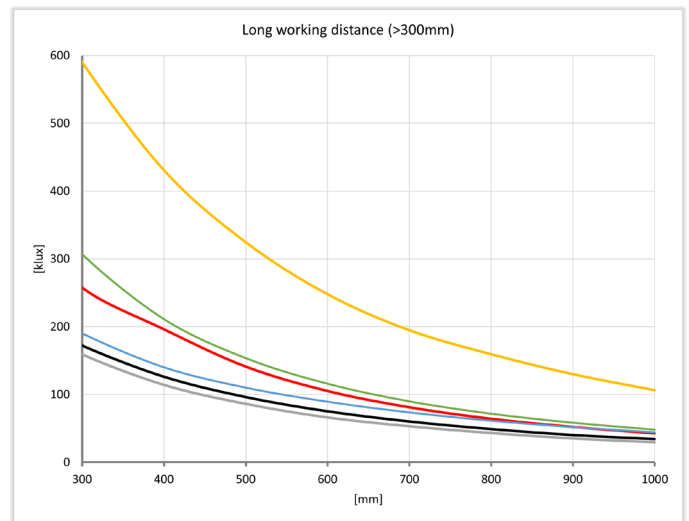

FRONTLIGHT- ACTIVE COOLING

— EFFI-LINE3-PWR
— EFFI-LINE3-PWR-FOC
— EFFI-LINE-PWR-P1
— EFFI-LINE-PWR-P2

— EFFI-FLEX-TR-P3-LS-ELS-1000
— EFFI-FLEX-TR-P1-LS-CYL-ELS-1000