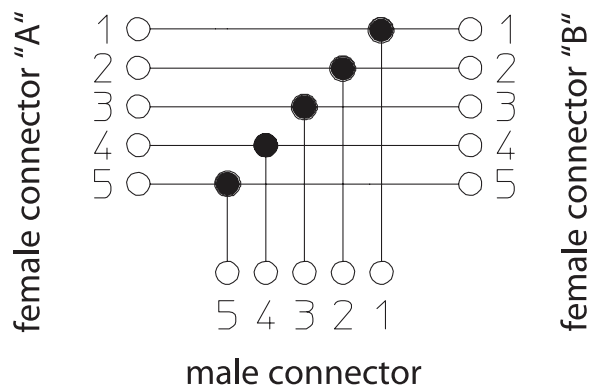

effc T-CONNECTOR

T-connector with two M12 female connectors

MECHANICAL SPECIFICATIONS

DIMENSIONS

- *a coupling nut black
- *b coupling nut nickel-plated
- *c O-ring

ELECTRONICAL SPECIFICATIONS

PIN ASSIGNMENTS

M12 - 5 pins

male connector

M12 - 5 pins

female connector

A

B

WIRING DIAGRAMS

PART NUMBER