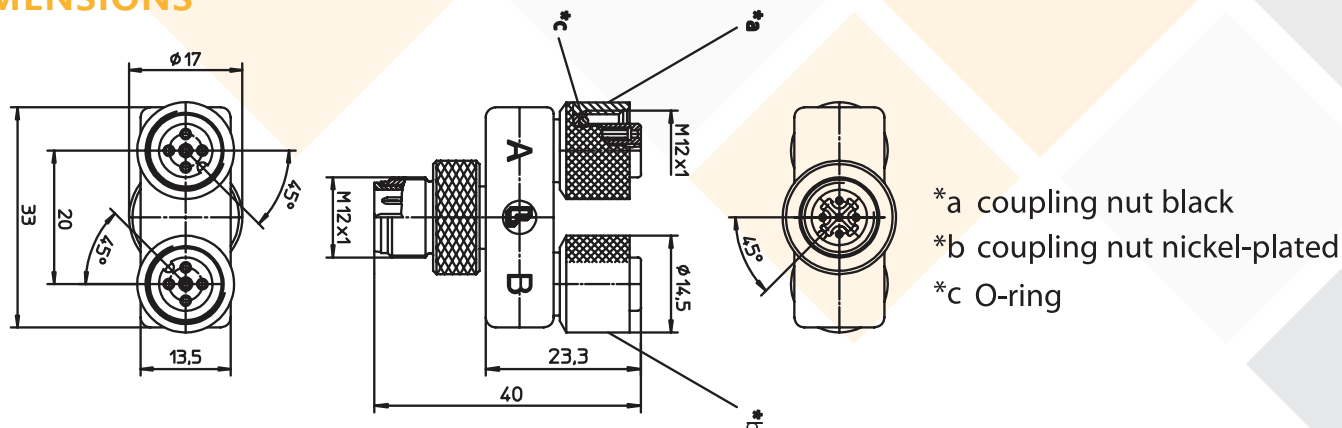

effc T-CONNECTOR

T-connector with two M12 female connectors

MECHANICAL SPECIFICATIONS

DIMENSIONS

- *a coupling nut black
- *b coupling nut nickel-plated
- *c O-ring

ELECTRONICAL SPECIFICATIONS

PIN ASSIGNMENTS

M12 - 5 pins

male connector

M12 - 5 pins

female connector

A

B

WIRING DIAGRAMS

PART NUMBER