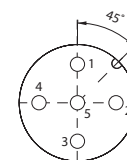

effc T-CONNECTOR

T-connector with two M12 female connectors

MECHANICAL SPECIFICATIONS

DIMENSIONS

- *a coupling nut black
- *b coupling nut nickel-plated
- *c O-ring

ELECTRONICAL SPECIFICATIONS

PIN ASSIGNMENTS

M12 - 5 pins

male connector

M12 - 5 pins

female connector

A

B

WIRING DIAGRAMS

PART NUMBER