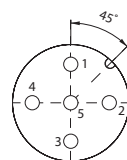

effc T-CONNECTOR

T-connector with two M12 female connectors

MECHANICAL SPECIFICATIONS

DIMENSIONS

- *a coupling nut black
- *b coupling nut nickel-plated
- *c O-ring

ELECTRONICAL SPECIFICATIONS

PIN ASSIGNMENTS

M12 - 5 pins

male connector

M12 - 5 pins

female connector

A

B

WIRING DIAGRAMS

PART NUMBER