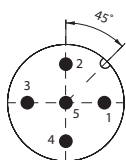

effc T-CONNECTOR

T-connector with two M12 female connectors

MECHANICAL SPECIFICATIONS

DIMENSIONS

- *a coupling nut black
- *b coupling nut nickel-plated
- *c O-ring

ELECTRONICAL SPECIFICATIONS

PIN ASSIGNMENTS

M12 - 5 pins

male connector

M12 - 5 pins

female connector

A

B

WIRING DIAGRAMS

PART NUMBER